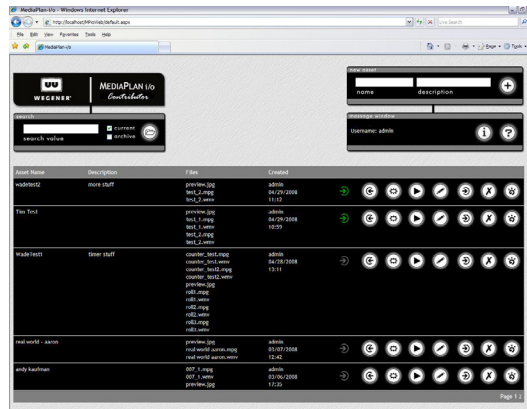

MEDIAPLAN i/o CONTRIBUTOR

MEDIAPLAN i/o CONTRIBUTOR BENEFITS

**Expand use of
file-based workflows**

**Regionalize
digitalization process**

**Standardize encoding
and metadata authoring
formats**

**Seamlessly integrate
into COMPEL® networks**

WEGENER introduces a new line of content ingest tools for file-based workflow and broadcast solutions.

MediaPlan i/o Contributor and MediaPlan i/o Professional are advanced tools for encoding video files, translating existing digital files, metadata authoring, and the creation of robust digital assets, in preparation for use within WEGENER iPump media server networks.

The MediaPlan™ i/o Contributor stations will encode either real time or tape based video into MPEG-2 files. The on-board video editor provides frame level 'trimming' and other manipulations to the digitized files, and a host of utility programs allow conversion from one file format to another. The Contributor lends it to being used at multiple, geographically dispersed contribution sites, such as, a large news gathering organization wishing to accept news footage from contributing affiliates.

The MediaPlan i/o Contributor interfaces directly with WEGENER's MediaPlan Content Management System.

WEGENER®

OPTIMIZING MEDIA DISTRIBUTION