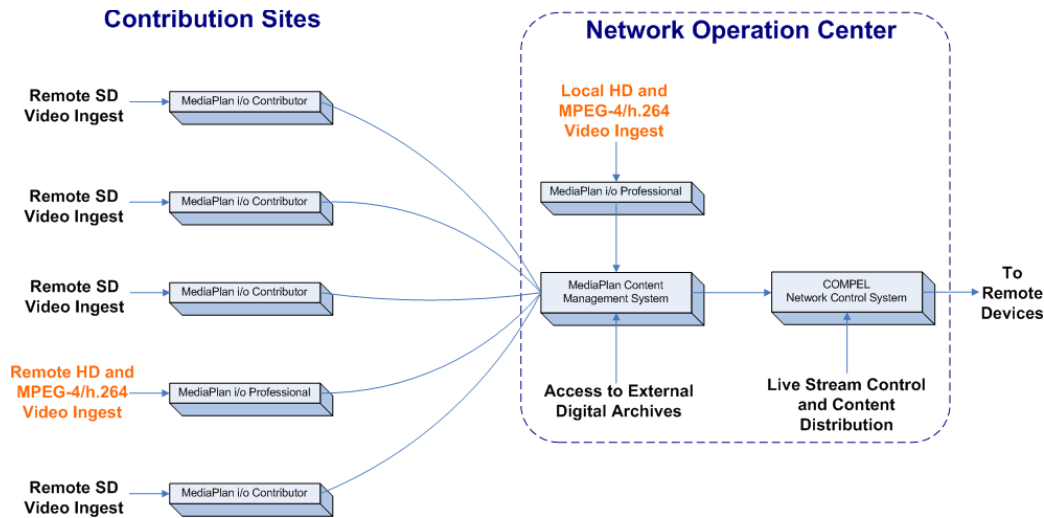

WEGENER introduces a new line of content ingest tools for file-based workflow and broadcast solutions.

MediaPlan i/o Contributor and MediaPlan i/o Professional are advanced tools for encoding video files, translating existing digital files, metadata authoring, and the creation of robust digital assets, in preparation for use within WEGENER iPump media server networks.

The MediaPlan™ i/o Contributor stations will encode either real time or tape based video into MPEG-2 files. The on-board video editor provides frame level 'trimming' and other manipulations to the digitized files, and a host of utility programs allow conversion from one file format to another. The Contributor lends it to being used at multiple, geographically dispersed contribution sites, such as, a large news gathering organization wishing to accept news footage from contributing affiliates.

The MediaPlan i/o Contributor interfaces directly with WEGENER's MediaPlan Content Management System.

WEGENER®

OPTIMIZING MEDIA DISTRIBUTION

MEDIAPLAN i/o CONTRIBUTOR

TECHNICAL SPECIFICATIONS

VIDEO AND AUDIO INPUTS

VTR CONTROL

Sony, JVC and Panasonic RS-422 serial VTR control

ETHERNET

10/1000 Network interface

3RD PARTY SOFTWARE

TMPGEnc 4.0 XPress
Frameshots, version 3.0

WEB BROWSER

Application: Internet Explorer
Versions: 6 and 7