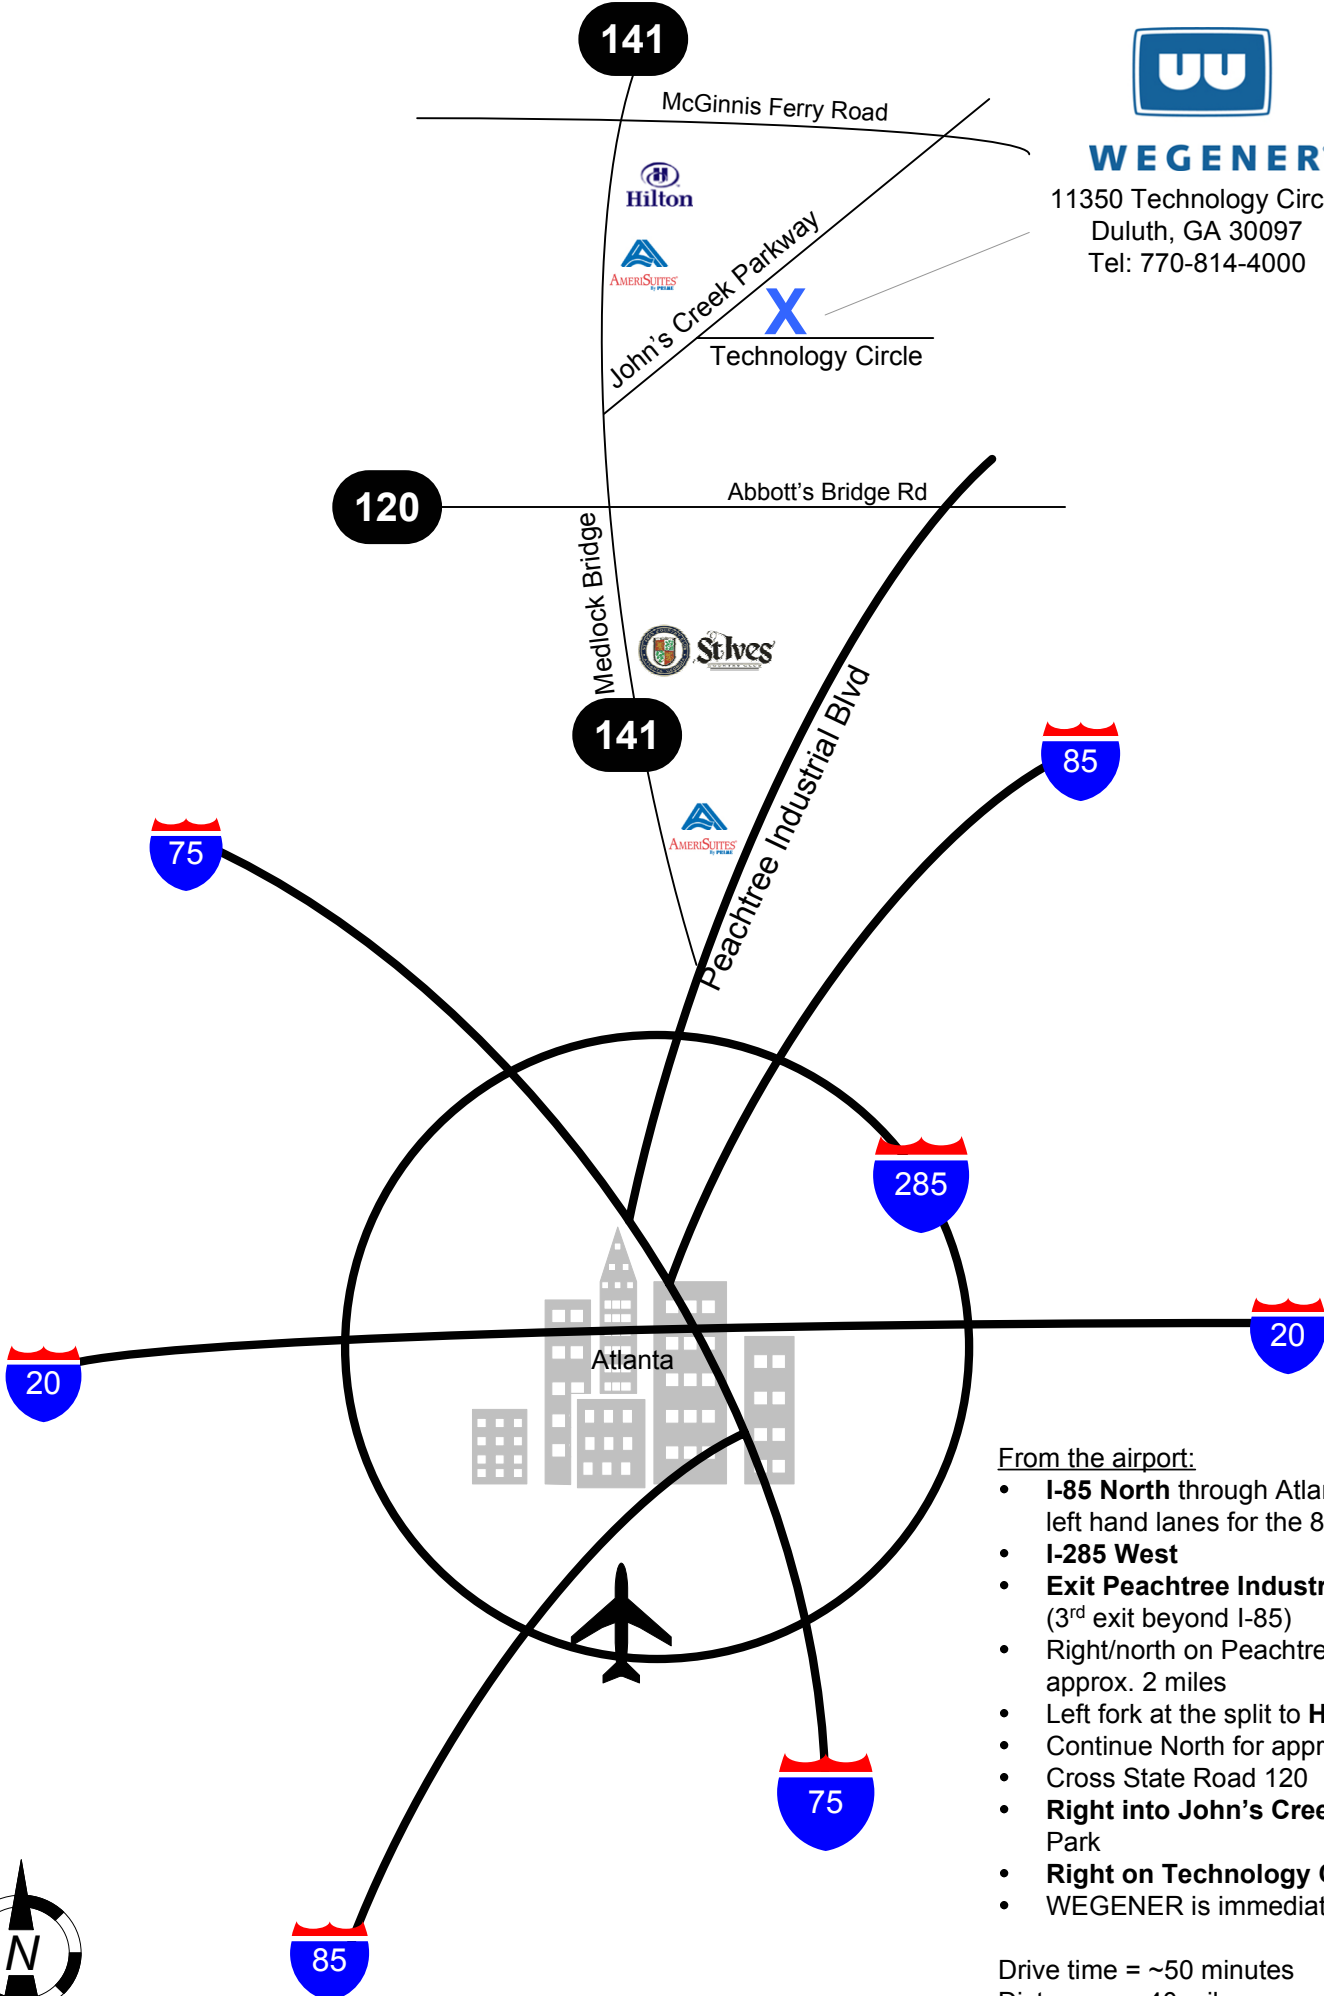

WEGENER®

11350 Technology Circle
Duluth, GA 30097
Tel: 770-814-4000

From the airport:

- **I-85 North** through Atlanta (stay in the left hand lanes for the 85/75 split)
- **I-285 West**
- **Exit Peachtree Industrial/141 North** (3rd exit beyond I-85)
- Right/north on Peachtree Industrial for approx. 2 miles
- Left fork at the split to **Hwy 141**
- Continue North for approx 8-9 miles
- Cross State Road 120
- **Right into John's Creek/Technology Park**
- **Right on Technology Circle**
- WEGENER is immediately on your left

Drive time = ~50 minutes
Distance = ~40 miles